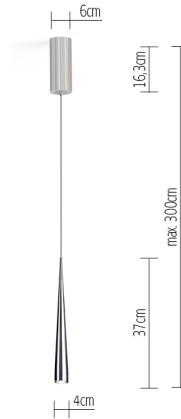

NICE UP ROUND 7 alu pol/grey

CNI00-0

TECHNICAL SPECIFICATIONS

Lamp holder	LED
Mounting method	ceiling-mounted (surface)
Light emission	direct
Light distribution	symmetric
The luminaire's luminous flux	300 lm
Colour temperature	2700 K
Colour rendering index (CRI)	>90
Rated voltage (range)	220-240 V / 120 V
Power frequency	50/60 Hz
Power consumption (maximum)	11 W
Surface	polished
Housing material	Aluminium
Type of lamp control gear	Driver
Ballast included	Yes
Protection class	I
Connection cable (number of cores)	3
Number of lampheads	1
Lampshade material	Aluminium
Energy efficiency	A - A++
Dimmable	Yes
Type of Dimmer	phase control rotary dimmer
Height	310 mm
Diameter	40 mm
Head adjustable	No
Height adjustable	No
Suspension length	-/3000 mm
Custom length	Yes